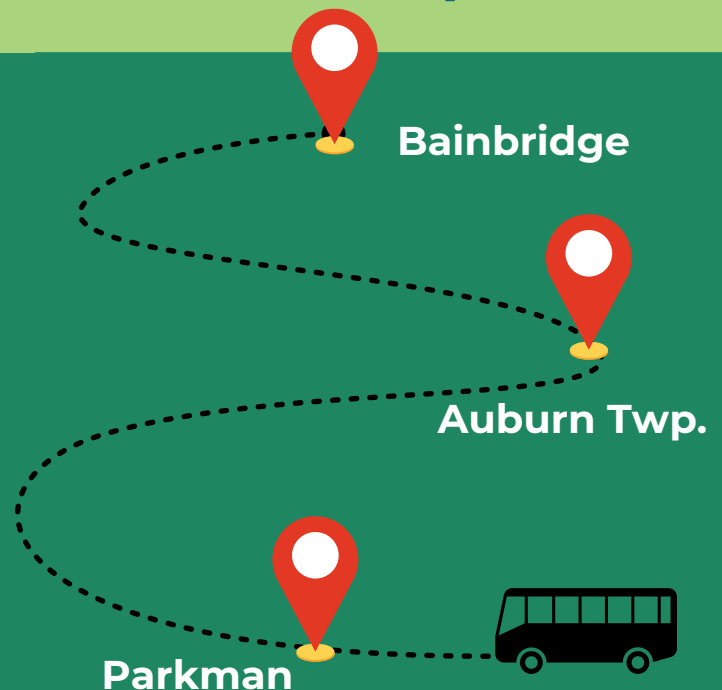

**GEAUGA
TRANSIT**

WHEELS TO WORK

Geauga Transit's new shared-ride work shuttles provide reliable public transportation to work Monday - Friday. Employees who live within two miles of Middlefield or Parkman can now get door-to-door transportation to get to and from work with the Wheels to Work service areas.

440-754-5552

MIDDLEFIELD - CHARDON

Arrive to Work by 9 AM

422 CORRIDOR

Arrive to Work by 8:30 AM

WWW.GEAUGATRANSIT.COM