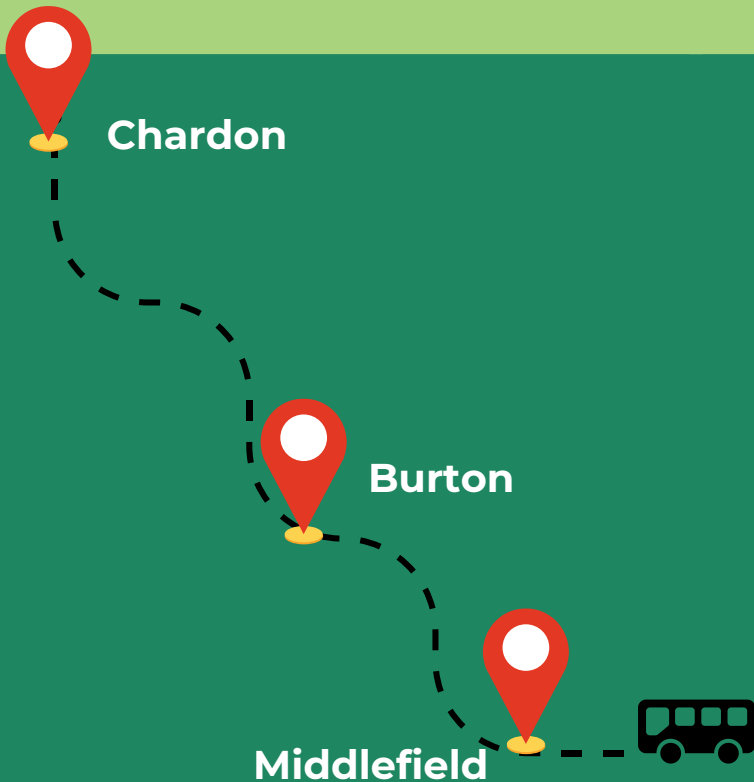

**GEAUGA
TRANSIT**

WHEELS TO WORK

Geauga Transit's new shared-ride work shuttles provide reliable public transportation to work Monday - Friday. Employees who live within two miles of Middlefield or Parkman can now get door-to-door transportation to get to and from work with the Wheels to Work service areas.

440-754-5552

MIDDLEFIELD - CHARDON

Arrive to Work by 9 AM

422 CORRIDOR

Arrive to Work by 8:30 AM

WWW.GEAUGATRANSIT.COM